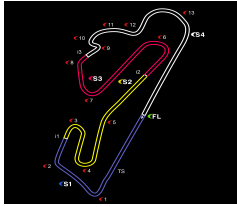

ESTORIL
CATERHAM
RACING
FESTIVAL

CATERHAM 420R PT+UK+FR 420R CATERHAM RACING FESTIVAL 18, 19 e 20 NOVEMBRO 2 QUALY RACE 1 420R PT

Fastest Lap Sequence

Elapsed	No Team	Car	Class	Driver	Time	Kph	Lap
4:07.776	26 SPEEDY MOTORSPORT	CATERHAM	420R	PEDRO SALVADOR	1:59.707	125.2	2
4:08.996	11 CRM MOTORSPORT	CATERHAM	420R	FILIFE ALBUQUERQUE	1:59.407	125.5	2
4:10.856	30 BCM SPORTS	CATERHAM	420R	GONÇALO LOBO VALE	1:59.057	125.9	2
6:07.502	11 CRM MOTORSPORT	CATERHAM	420R	FILIFE ALBUQUERQUE	1:58.506	126.5	3
8:05.229	26 SPEEDY MOTORSPORT	CATERHAM	420R	PEDRO SALVADOR	1:58.017	127.0	4
8:05.302	11 CRM MOTORSPORT	CATERHAM	420R	FILIFE ALBUQUERQUE	1:57.800	127.2	4
10:02.814	11 CRM MOTORSPORT	CATERHAM	420R	FILIFE ALBUQUERQUE	1:57.512	127.5	5
10:03.627	71 SPEEDY MOTORSPORT	CATERHAM	420R	ALEX AREIA	1:57.440	127.6	5
10:04.519	7 CRM MOTORSPORT	CATERHAM	420R	DIOGO TAVARES	1:56.944	128.2	5
11:59.620	11 CRM MOTORSPORT	CATERHAM	420R	FILIFE ALBUQUERQUE	1:56.806	128.3	6
12:01.156	7 CRM MOTORSPORT	CATERHAM	420R	DIOGO TAVARES	1:56.637	128.5	6
13:56.547	26 SPEEDY MOTORSPORT	CATERHAM	420R	PEDRO SALVADOR	1:56.495	128.6	7
13:56.832	71 SPEEDY MOTORSPORT	CATERHAM	420R	ALEX AREIA	1:56.316	128.8	7
13:57.115	7 CRM MOTORSPORT	CATERHAM	420R	DIOGO TAVARES	1:55.959	129.2	7
15:52.661	71 SPEEDY MOTORSPORT	CATERHAM	420R	ALEX AREIA	1:55.829	129.4	8
17:48.032	11 CRM MOTORSPORT	CATERHAM	420R	FILIFE ALBUQUERQUE	1:55.431	129.8	9
17:48.656	7 CRM MOTORSPORT	CATERHAM	420R	DIOGO TAVARES	1:55.222	130.1	9