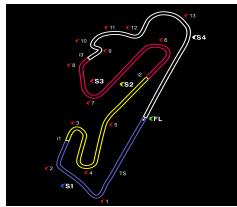

ACDME Race Weekend GT3 Cup
25 / 26 de Setembro de 2021

TROFEU C1

ACDME Race Weekend GT3 Cup - 25 e 26 Setembro 2021 After CORRIDA 2

Provisional Classification by Driver And Class Fastest Lap

No	Team	Car	Class	Driver	Time	Laps	Gap	Kph	Session
AM									
1	88 LJ SPORT 88	CITROEN C1	AM	JOAO SILVESTRE	2:19.384	21		107.5	CORRIDA 2
2	18 GS COMPETIZIONE	CITROEN C1	AM	JOAO FIGUEIREDO	2:19.628	43	0.244	107.3	CORRIDA 1
3	88 LJ SPORT 88	CITROEN C1	AM	PEDRO ALFACE	2:20.016	35	0.632	107.0	CORRIDA 1
4	999 AUTOCLOCHE & GO!!!	CITROEN C1	AM	PEDRO ESCARIGO	2:20.220	23	0.836	106.9	CORRIDA 1
5	911 RAZAO AUTOMOVEL	CITROEN C1	AM	GUILHERME COSTA	2:20.645	33	1.261	106.6	CORRIDA 1
6	9 OUTSCOPE	CITROEN C1	AM	BRAD DIAS	2:20.935	52	1.551	106.3	CORRIDA 2
7	40 ASTRILUSA RACING TEAM	CITROEN C1	AM	RODRIGO CORREIA	2:21.256	11	1.872	106.1	CORRIDA 1
8	20 CASAS DO AMBIENTE	CITROEN C1	AM	RICARDO AGUAS	2:21.313	33	1.929	106.1	CORRIDA 1
9	18 GS COMPETIZIONE	CITROEN C1	AM	MANUEL OLIVEIRA	2:21.551	21	2.167	105.9	CORRIDA 2
10	40 ASTRILUSA RACING TEAM	CITROEN C1	AM	ANTONIO CORREIA	2:21.750	53	2.366	105.7	CORRIDA 2
11	999 AUTOCLOCHE & GO!!!	CITROEN C1	AM	PEDRO PINTO	2:22.051	34	2.667	105.5	CORRIDA 2
12	911 RAZAO AUTOMOVEL	CITROEN C1	AM	DIOGO TEIXEIRA	2:22.076	21	2.692	105.5	CORRIDA 2
13	20 CASAS DO AMBIENTE	CITROEN C1	AM	DIOGO CONSTANTE	2:22.135	11	2.751	105.4	CORRIDA 2
14	58 QUARESMA RACING TEAM	CITROEN C1	AM	ANDRE QUARESMA	2:23.499	49	4.115	104.4	CORRIDA 2
15	20 CASAS DO AMBIENTE	CITROEN C1	AM	MARIO COSTA	2:23.876	15	4.492	104.2	CORRIDA 1
20	CASAS DO AMBIENTE	CITROEN C1	AM	JOAO CARRILHO					
GUEST									
1	352 PAINT & GO 2	CITROEN C1	GUEST	LOURENÇO MAGALHAES	2:19.371	31		107.5	CORRIDA 1
2	352 PAINT & GO 2	CITROEN C1	GUEST	LOURENÇO ROSA	2:20.352	21	0.981	106.8	CORRIDA 2
PRO									
1	34 PAINT & GO 1	CITROEN C1	PRO	MARTIM MAGALHAES	2:19.604	44		107.4	CORRIDA 1
2	33 TZI DESIGNS RACING TEAM	CITROEN C1	PRO	JOAO MOREIRA	2:19.612	41	0.008	107.3	CORRIDA 1
3	66 TEAM RUBRICA	CITROEN C1	PRO	RUBEN COSTA	2:19.985	5	0.381	107.1	CORRIDA 1
4	34 PAINT & GO 1	CITROEN C1	PRO	DUARTE BOTELHO	2:20.194	21	0.590	106.9	CORRIDA 2
5	330 WALLUP WOODLAB	CITROEN C1	PRO	GONÇALO GAIVAO	2:21.092	33	1.488	106.2	CORRIDA 1
6	21 R4F	CITROEN C1	PRO	PEDRO PINTO	2:21.344	11	1.740	106.0	CORRIDA 1
7	330 WALLUP WOODLAB	CITROEN C1	PRO	JORGE PASSANHA	2:21.403	18	1.799	106.0	CORRIDA 2
8	33 TZI DESIGNS RACING TEAM	CITROEN C1	PRO	LUIS LIBERAL	2:21.501	21	1.897	105.9	CORRIDA 2
9	21 R4F	CITROEN C1	PRO	SIMPLICIO TAVEIRA	2:21.557	43	1.953	105.9	CORRIDA 2
10	66 TEAM RUBRICA	CITROEN C1	PRO	NUNO ALMEIDA	2:22.126	30	2.522	105.4	CORRIDA 2
11	888 888 MOTORSPORT	CITROEN C1	PRO	PEDRO ANTUNES	2:22.181	21	2.577	105.4	CORRIDA 2
12	66 TEAM RUBRICA	CITROEN C1	PRO	JOAO ALMEIDA	2:22.771	11	3.167	105.0	CORRIDA 2
13	888 888 MOTORSPORT	CITROEN C1	PRO	PEDRO GIL	2:23.090	23	3.486	104.7	CORRIDA 1
66	TEAM RUBRICA	CITROEN C1	PRO	MARCELO BARBOSA					