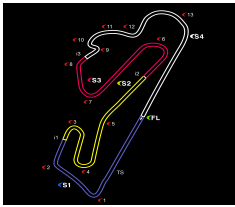

ACDME Race Weekend GT3 Cup
25 / 26 de Setembro de 2021

GT3 Cup

ACDME Race Weekend GT3 Cup - 25 e 26 CORRIDA 1 (25')

Official Classification

No Driver	Nat	Team	Car	Cl.	Laps	Total Time	Gap	Kph	Best Lap			
									Lap	Time	Kph	
1	99	CARLOS VIEIRA	CARLOS VIEIRA	PORSCHE 911 GT3 CUP	PRO	15	25:11.015	-	148.8	3	1:38.675	151.9
2	5	FRANCISCO CARVALHO	FRANCISCO CARVALHO	PORSCHE 911 GT3 CUP	PRO	15	25:12.060	+1.045	148.7	3	1:40.014	149.8
3	97	VASCO BARROS	VLB RACING	PORSCHE 911 GT3 CUP	PRO	15	25:20.681	+9.666	147.8	6	1:40.387	149.3
4	12	JORGE AREIA	JORGE AREIA	PORSCHE 911 GT3 CUP	GD	15	25:28.388	+17.373	147.1	13	1:40.505	149.1
5	4	RODRIGO ALMEIDA	MONTEIROS COMPETICOES	PORSCHE 911 GT3 CUP	PRO	15	25:32.827	+21.812	146.7	7	1:40.902	148.5
6	43	MARIO SILVA	MDRIVING RACING TEAM	PORSCHE 911 GT3 CUP	PRO	15	25:40.081	+29.066	146.0	13	1:41.675	147.4
7	27	JOSE RODRIGUES	JOSE RODRIGUES	PORSCHE 911 GT3 CUP	PRO	15	26:00.988	+49.973	144.0	4	1:38.827	151.6
8	66	JOAO POSSER	MIGUEL CAETANO	PORSCHE 911 GT3 CUP	GD	15	26:18.453	+1:07.438	142.4	3	1:43.051	145.4
9	3	ALEXANDRE MARTINS	RACAR MOTORSPORT	PORSCHE 911 GT3 CUP	AM	15	26:20.534	+1:09.519	142.2	7	1:41.590	147.5
10	23	JOAO VIEIRA	JOAO VIEIRA	PORSCHE 911 GT3 CUP	GD	15	26:28.913	+1:17.898	141.5	7	1:43.628	144.6
11	33	RUI SILVA	MONTEIROS COMPETICOES	PORSCHE 911 GT3 CUP	GD	15	26:41.781	+1:30.766	140.3	4	1:43.434	144.9
12	19	PEDRO BRANCO	PEDRO BRANCO	PORSCHE 911 GT3 CUP	GD	14	25:11.712	1 Lap	138.8	5	1:45.354	142.3
13	77	JOSE ROCHA	DIOGO ROCHA	PORSCHE 911 GT3 CUP	GD	14	25:16.419	1 Lap	138.4	7	1:45.440	142.1
14	11	JOAO PARREIRA	REVISLOGOS	PORSCHE 911 GT3 CUP	GD	13	25:50.757	2 Laps	125.6	4	1:42.003	146.9
15	9	JOSE OLIVEIRA	JOSE OLIVEIRA	PORSCHE 911 GT3 CUP	GD	12	25:32.876	3 Laps	117.3	7	1:51.434	134.5
Not classified												
13	LUIS ROCHA	LUIS ROCHA	PORSCHE 911 GT3 CUP	AM	8	13:36.051				3	1:40.939	148.5
72	JOSE BARROS	MDRIVING RACING TEAM	PORSCHE 911 GT3 CUP	AM	4	7:22.410				2	1:44.546	143.4
96	AFONSO VAZ	MDRIVING RACING TEAM	PORSCHE 911 GT3 CUP	AM	3	5:51.064				2	1:45.715	141.8
17	DIOGO ROCHA	DIOGO ROCHA	PORSCHE 911 GT3 CUP	AM	1	1:52.547						

Pole Position:	CARLOS VIEIRA	1:38.899	151.5 Kph
Fastest Lap:	Lap3 CARLOS VIEIRA	1:38.675	151.9 Kph

#3 ao ART 13.9.E.1 das PEV adicionado 30seg

Published at: .....

Track Status: **DRY**

Comissários Desportivos:	Timekeeper: